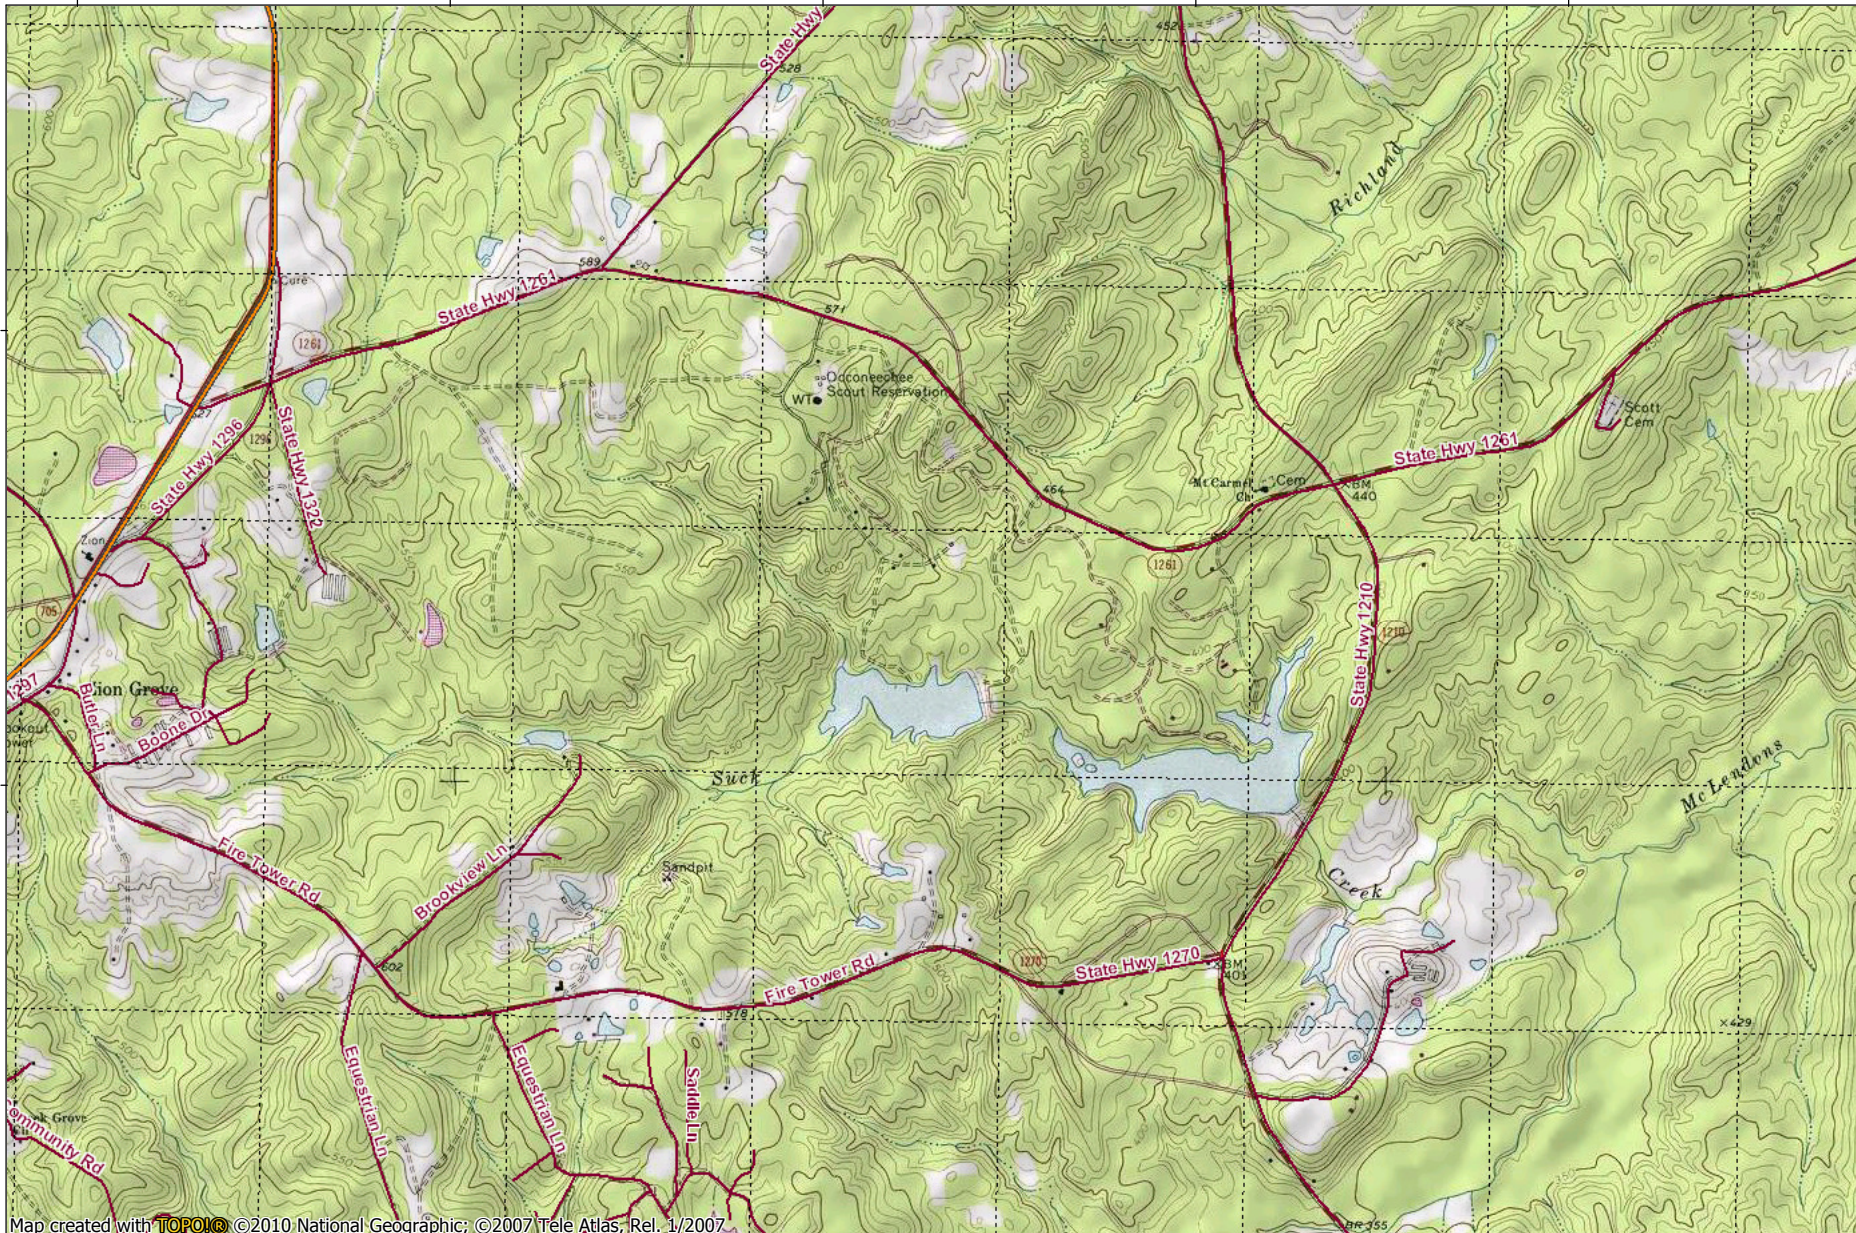

79°36.000' W

79°35.000' W

79°34.000' W

79°33.000' W

WGS84 79°32.000' W

35°21.000' N

35°21.000' N

35°20.000' N

35°20.000' N

Map created with **TOPO!** ©2010 National Geographic; ©2007 Tele Atlas, Rel. 1/2007.

79°36.000' W

79°35.000' W

79°34.000' W

79°33.000' W

WGS84 79°32.000' W

MN ↑ TN
8°
03/02/11